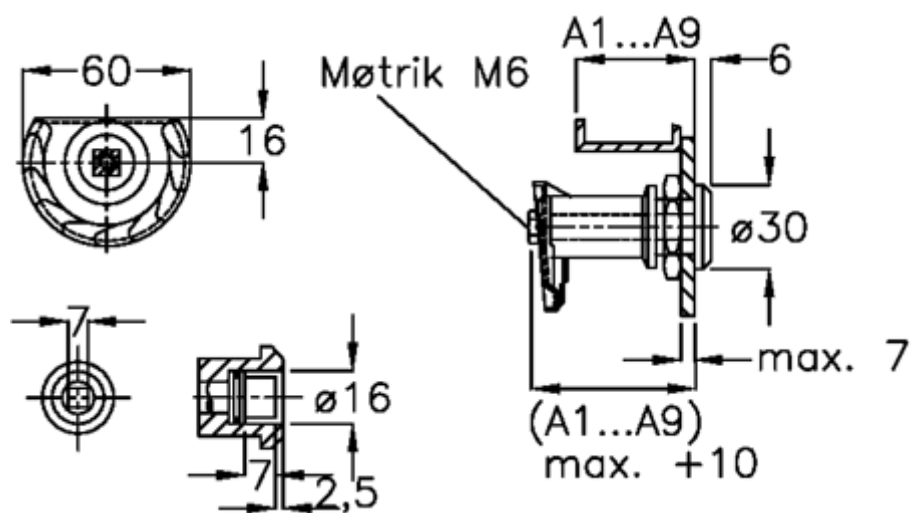

# Data Sheet

Article number: 20918018

Description: E+G Door lock  
GN 119-VK7-A8

## Measures

Door + frame thickness = 52-60

Measure type = A8